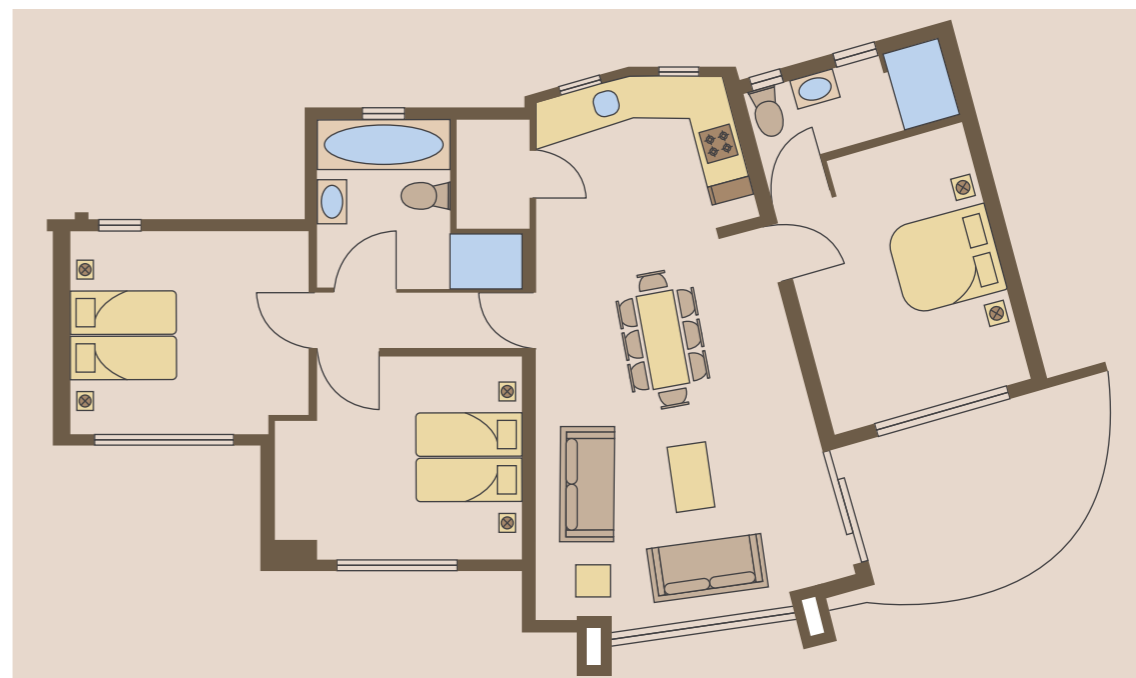

### CHALET FACILITIES

#### DELUXE & WHEELCHAIR-FRIENDLY CHALETS

- Open-plan lounge and dining area
- Fully-equipped kitchen
- En suite bathrooms
- Braai facility

OPTIONS: 3 bedroom chalets sleeping 6 people

**3 BEDROOM 6 SLEEPER CHALET**  
Units 16 & 43

**3 BEDROOM 6 SLEEPER CHALET**  
Units 95, 99, 100

*Floor plans are for illustrative purposes only*

FIND OUT MORE