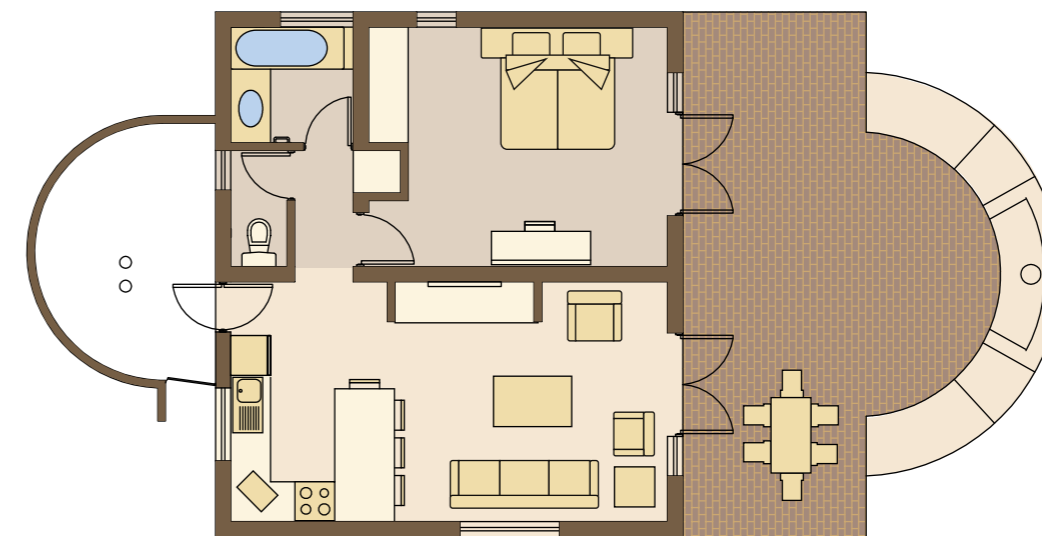

1 BEDROOM CHALET

- Queen size bed
- Semi-private loft with twin beds
- En suite bathrooms
- Open-plan lounge and dining area
- Fully-equipped kitchen
- Private braai facility

2 BEDROOM CHALET

- Queen size bed
- 1 bathroom
- Sleeper couch in lounge for children u/12
- Open-plan lounge and dining area
- Fully-equipped kitchen
- Private braai facility

OPTIONS: 2 bedroom chalets sleeping 6 people | 1 bedroom chalets sleeping 4 people

2 BEDROOM 6 SLEEPER CHALET WITH LOFT

1 BEDROOM 2 OR 4 SLEEPER CHALET

Floor plans are for illustrative purposes only

FIND OUT MORE