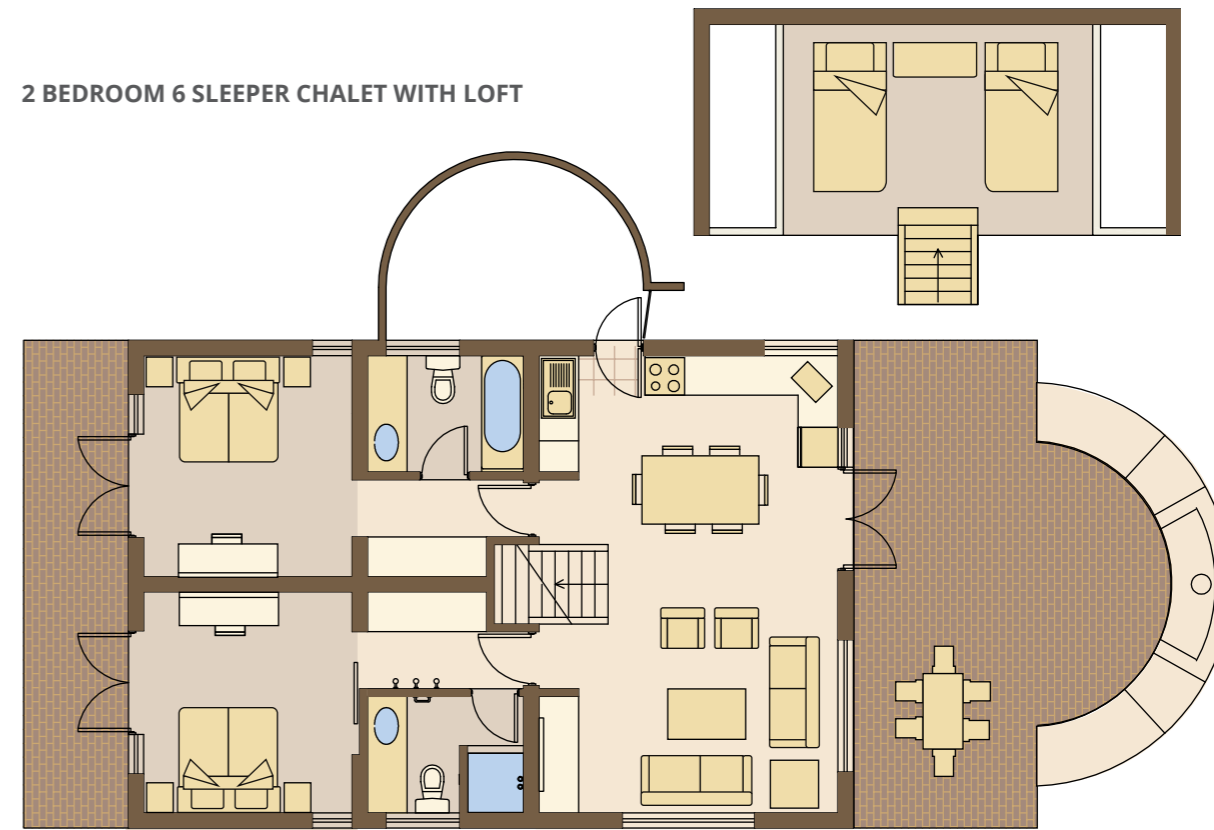

1 BEDROOM CHALET

- Queen size bed
- Semi-private loft with twin beds
- En suite bathrooms
- Open-plan lounge and dining area
- Fully-equipped kitchen
- Private braai facility

2 BEDROOM CHALET

- Queen size bed
- 1 bathroom
- Sleeper couch in lounge for children u/12
- Open-plan lounge and dining area
- Fully-equipped kitchen
- Private braai facility

OPTIONS: 2 bedroom chalets sleeping 6 people | 1 bedroom chalets sleeping 4 people

2 BEDROOM 6 SLEEPER CHALET WITH LOFT

1 BEDROOM 2 OR 4 SLEEPER CHALET

Floor plans are for illustrative purposes only

FIND OUT MORE