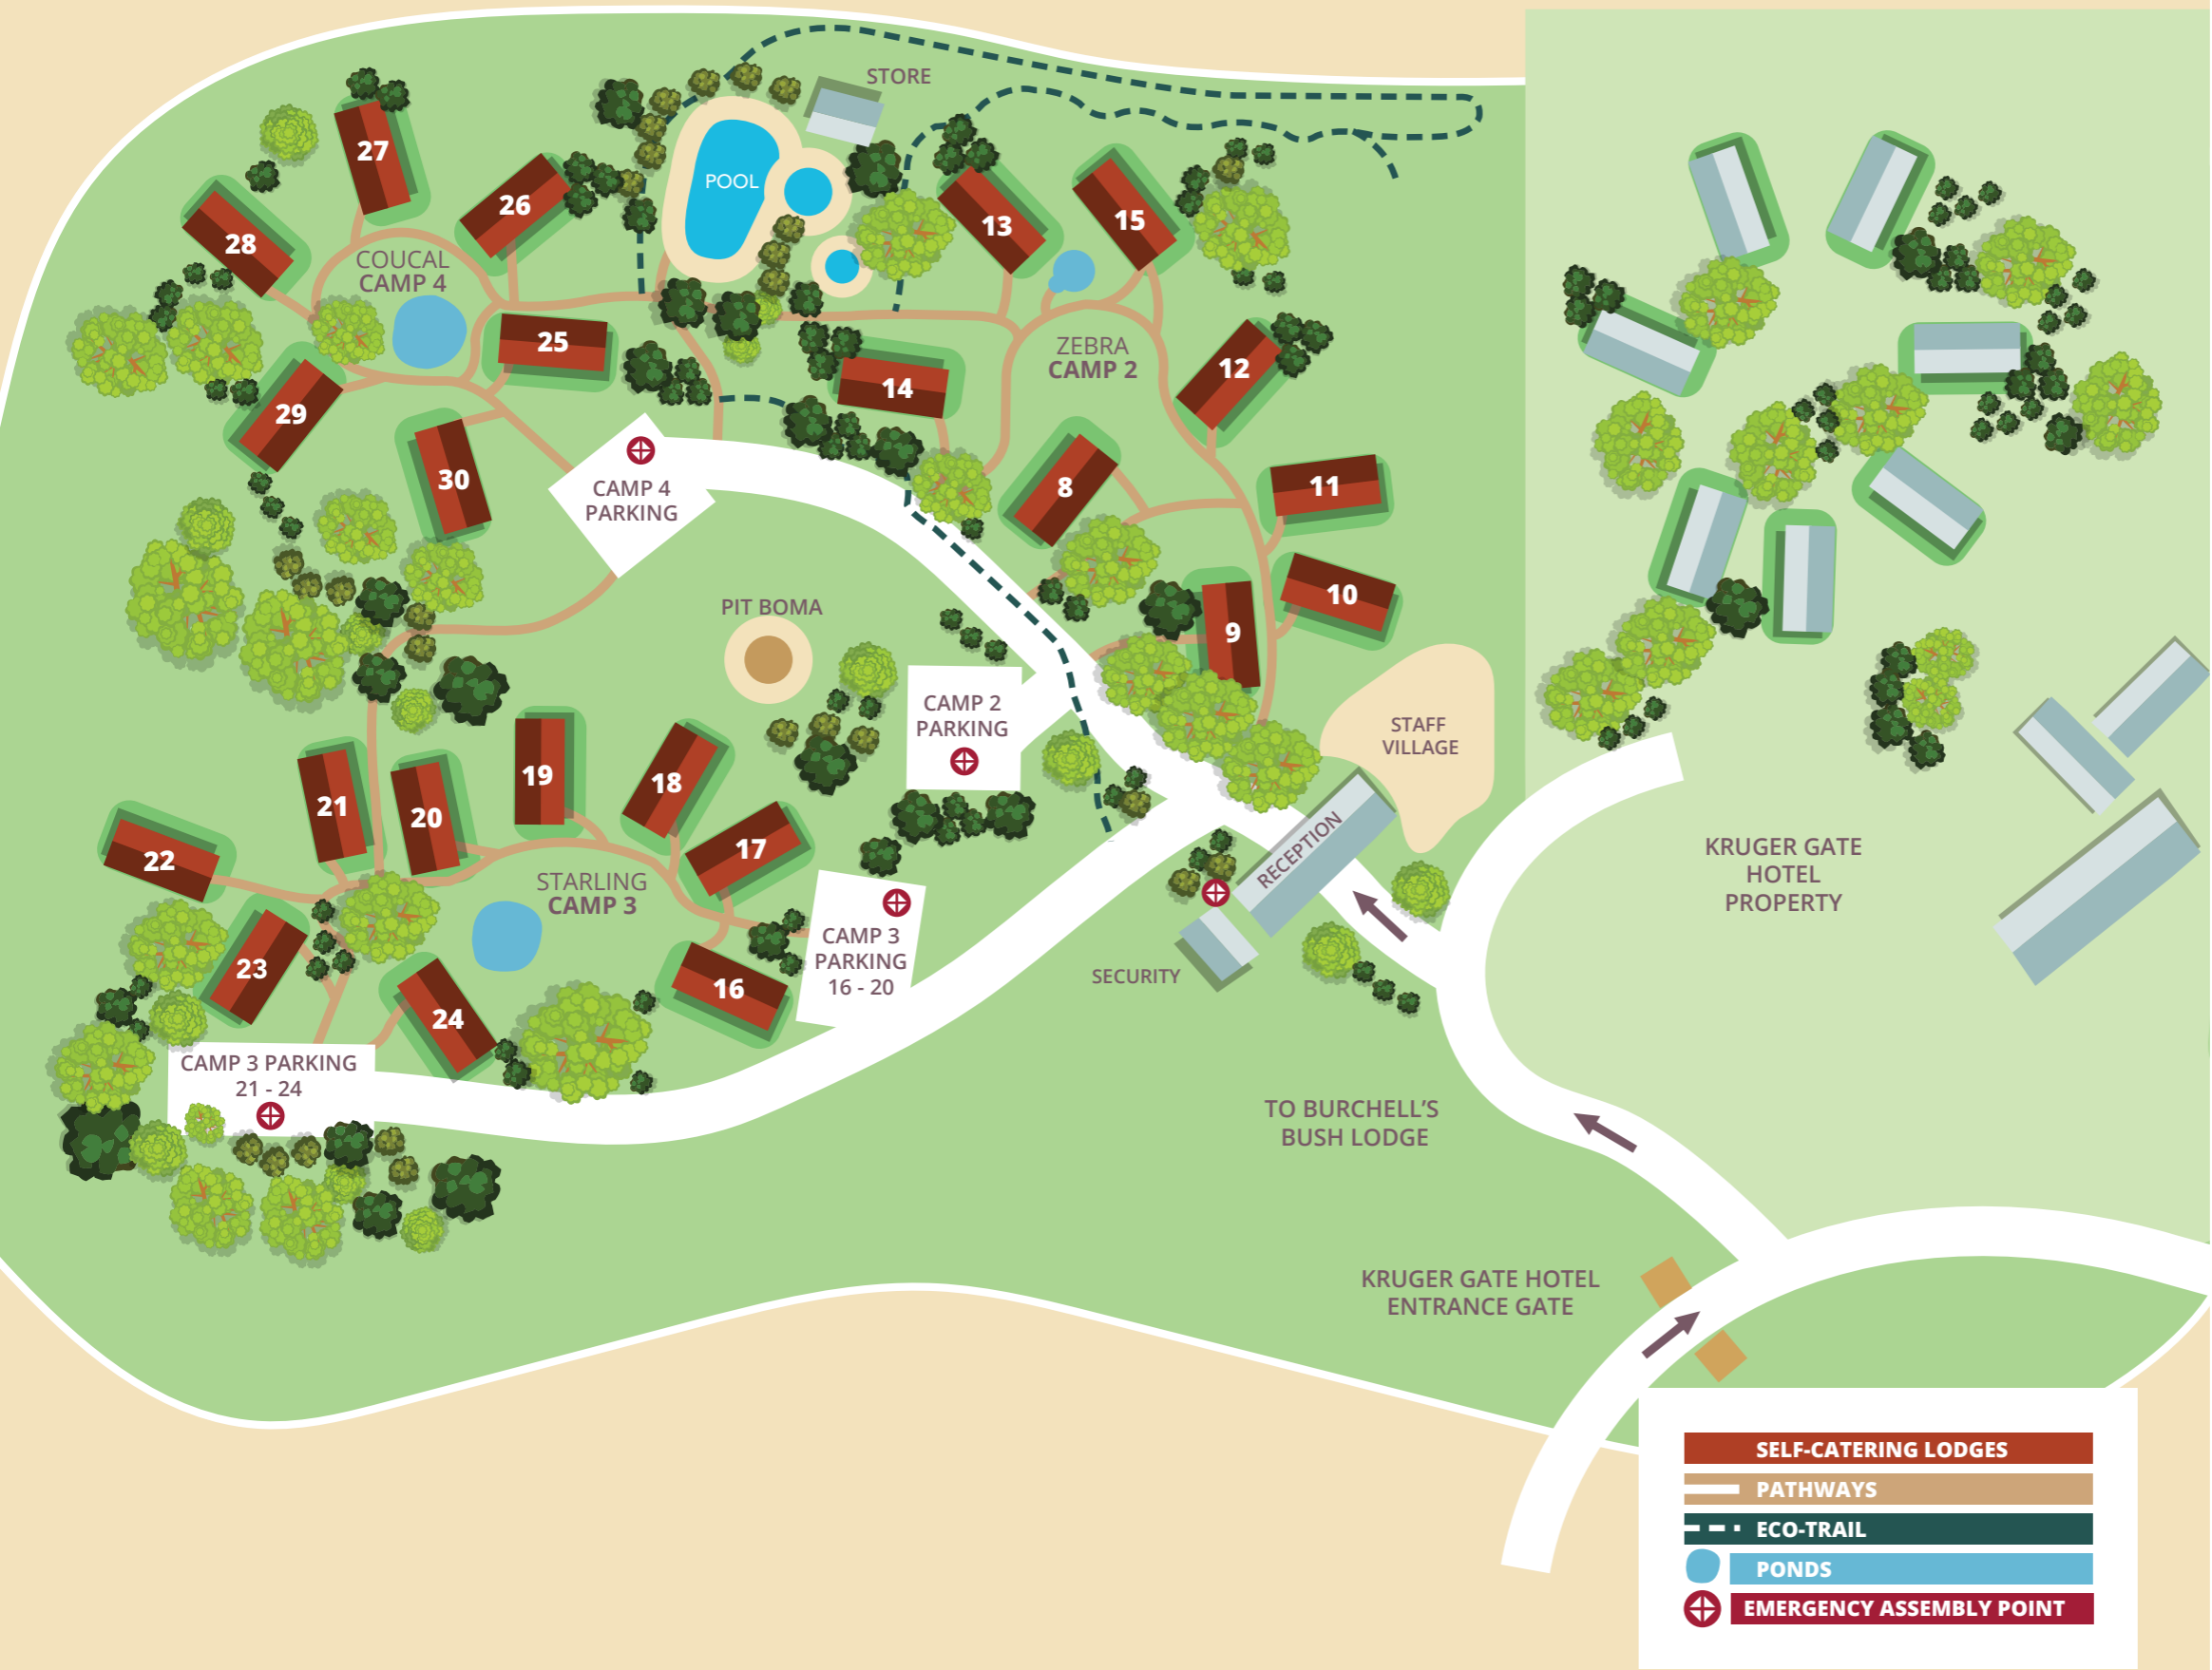

FIND OUT MORE