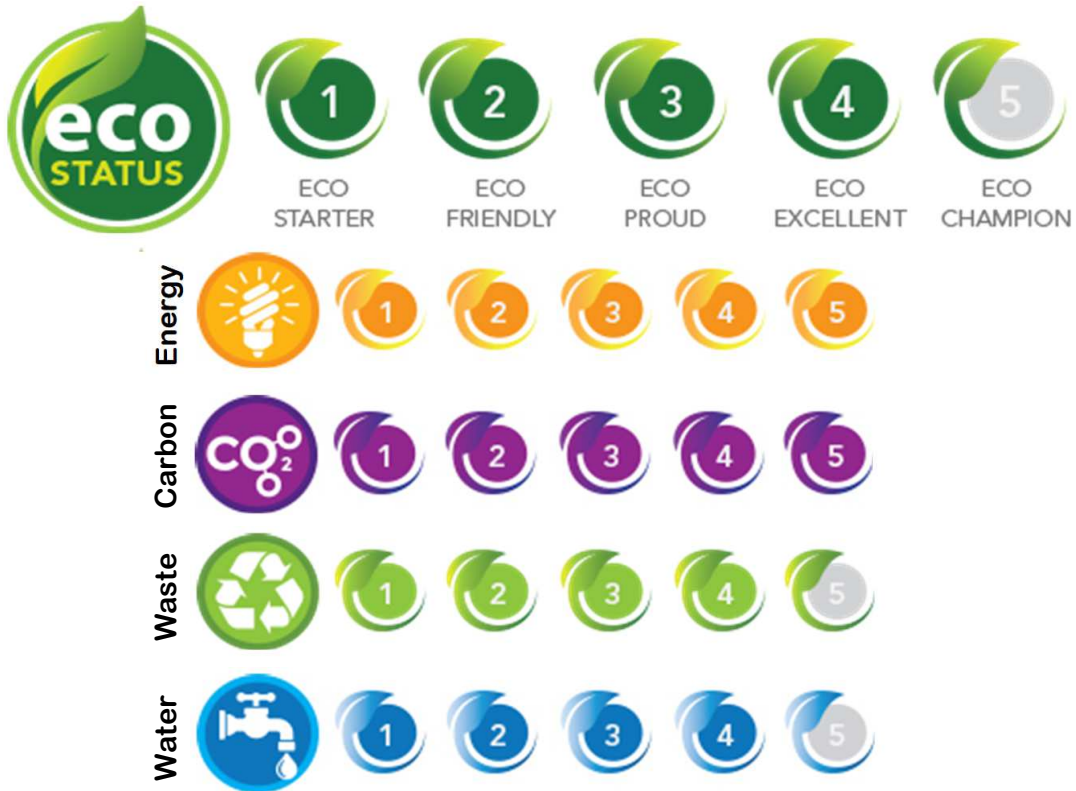

Eco status certificate for

The Peninsula All-Suite Hotel

November 2023

This certificate serves to confirm that The Peninsula All-Suite Hotel achieved an overall score of 4.55 in the November 2023 ERC Sustainable Environmental Management Program (SEMP) assessment