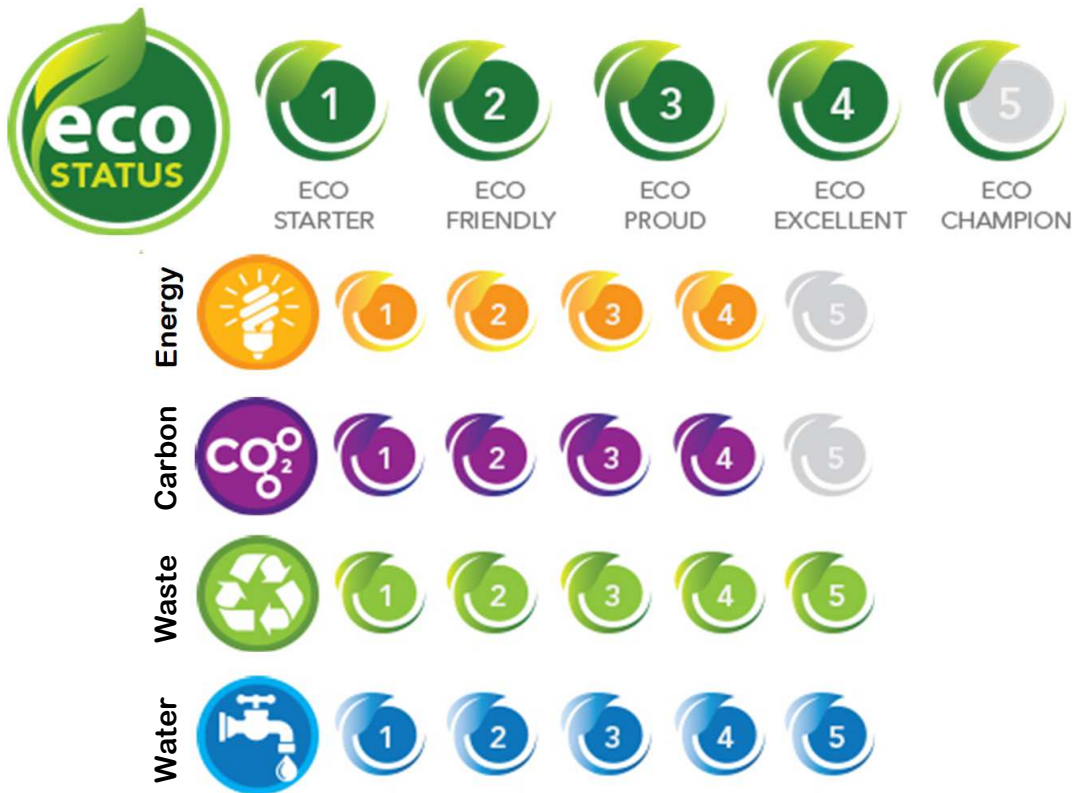

Eco status certificate for
Jackalberry Ridge

November 2023

This certificate serves to confirm that Jackalberry Ridge achieved an overall score of 4.6 in the November 2023 ERC Sustainable Environmental Management Program (SEMP) assessment