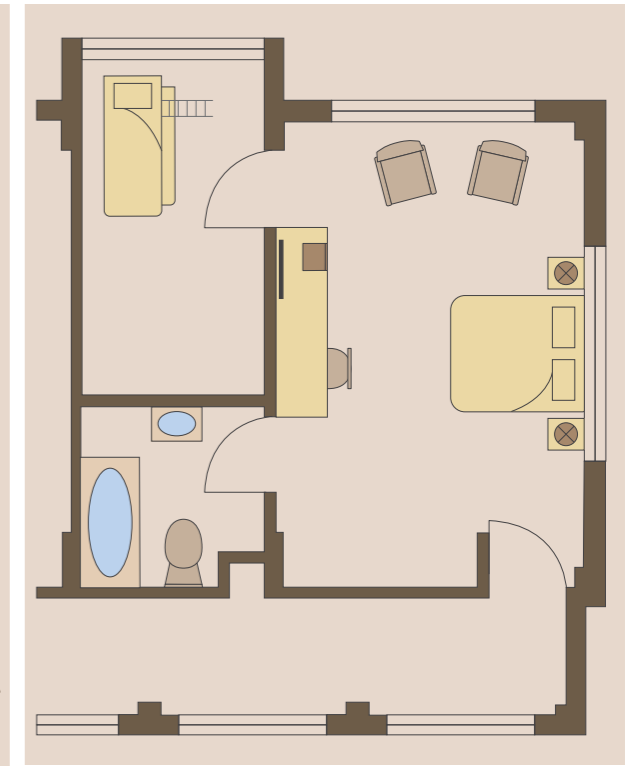

## UNIT FACILITIES

- AIRCON
- BAR FRIDGE
- COFFEE/TEA FACILITIES
- DSTV
- FAN
- HAIRDRYER
- HOUSE-KEEPING
- ROOM SERVICE
- SAFE
- TELEPHONE
- TOWELS/LINEN
- WI-FI

1 BEDROOM 2 SLEEPER

2 BEDROOM 4 SLEEPER

### 1 BEDROOM SUITE

- King size or twin bed
- En suite bathroom with a bath and/or shower