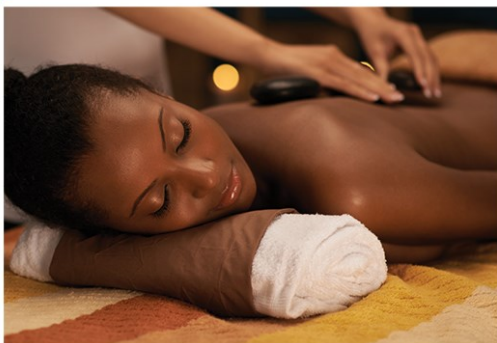

WELLNESS TREATMENTS

- Relaxing Back, Neck & Shoulder | 30min** **R500**
 This treatment uses classic massage techniques that concentrate on your neck, shoulder and lower back muscles to relax the body and mind, reduce tension in the muscles of the back, neck and shoulders.
- Deep Tissue Back, Neck & Shoulder | 30min** **R500**
 This method uses deeper pressure to reach all layers of the tired muscles, connective tissues and improves blood flow.
- Relaxing Full Body Massage | 60min** **R650**
 This massage unites the body and mind, reduces stress, soothes tired muscles, improves blood flow and increases relaxation.
Complementary hot stone |
- Deep Tissue Full Body Massage | 60min** **R700**
 This process helps release the tension and tightness deep in your muscles and connective tissues. This treatment will soothe all the tightness from sore muscles and improve muscle flexibility and endurance in the body.
Complementary hot Stone |

MASSAGES

- Indian Head | 30min** **R400**
 Soothing head massage and scented massage oil.
Additional hot stones | **R50**
- Foot Treatment | 30min** **R400**
 Purifying wash, exfoliate, massage, heel balm and moisturize.
Additional hot stones | **R50**
- Hand Treatment | 30min** **R400**
 Purifying wash, exfoliate, mask, massage, cuticle treatment and moisturize.

Benefit of Hot Stones

It helps you relax and ease-tired muscles and damaged soft tissue throughout your body.

10% OFF MONDAY-THURSDAY

Excludes weekends and public holidays

ENQUIRE AT RECEPTION FOR BOOKINGS